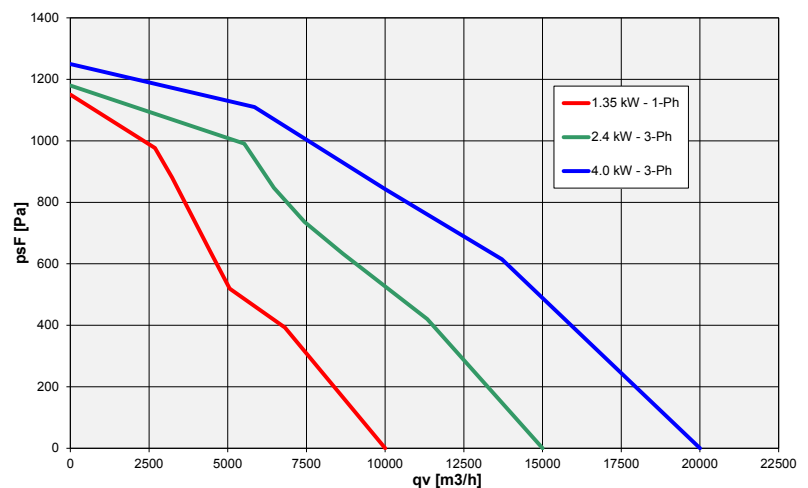

PFP range - Planned expansion of the performance envelope