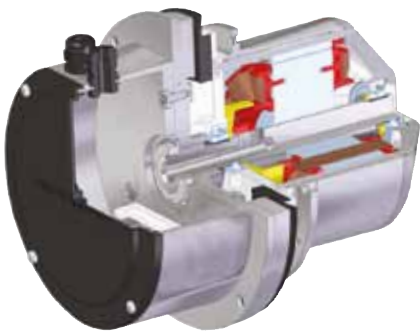

- Compact external-rotor motor.
- Aerodynamically optimised.
- High efficiency motor with neodymium magnets.
- Integrated controller.

The new advanced controller characteristics:

- All the single-phase models comply with EMC requirements for class C1; three-phase models shall comply with the EMC requirements for class C2 (emissions) / C3 (immunity).
- Can operate in PID mode, adjusting fan speed to keep the measurement of a system parameter to the desired value, via 2 analogue inputs, and an external transducer.
- Operation at constant flow-rate can be achieved using the PID mode and a pressure transducer, connected with the pressure probe provided on the inlet nozzle.
- speed control via external voltage signal.
- ModBus / RS485 serial interface.
- 10V and 24V power supply for external transducers.
- Master & slave mode, for stable operation in parallel.

PFP range 2018

Motor \ Size	280	315	355	400	450	500	560	630
1.35 kW / 1 Ph	In production							
2.4 kW / 3 Ph	Available 2018							
4 kW / 3 Ph				Available 2018				

Also available RLE Evo

- External rotor motor (EC)
- Controlled with integrated electronics
- Impeller siezes 250 - 630 mm
- Max. motor input 3.5 kW